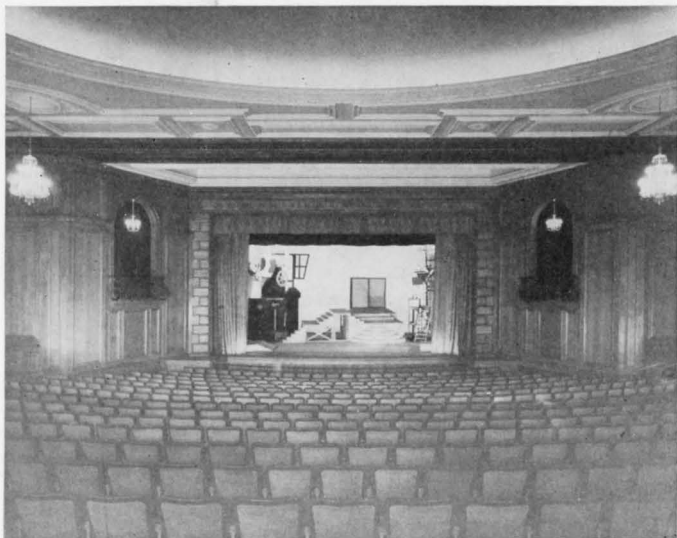

La petite Toilette

A P D R

LA PETITE TOILETTE
FROM THE MONUMENT DU COSTUME
P. A. MARTINI
AFTER J. M. MOREAU LE JEUNE
GIFT OF THE PRINT AND DRAWING CLUB

PORTUGUESE ROOM
18TH CENTURY
PRESENTED BY ROBERT ALLERTON