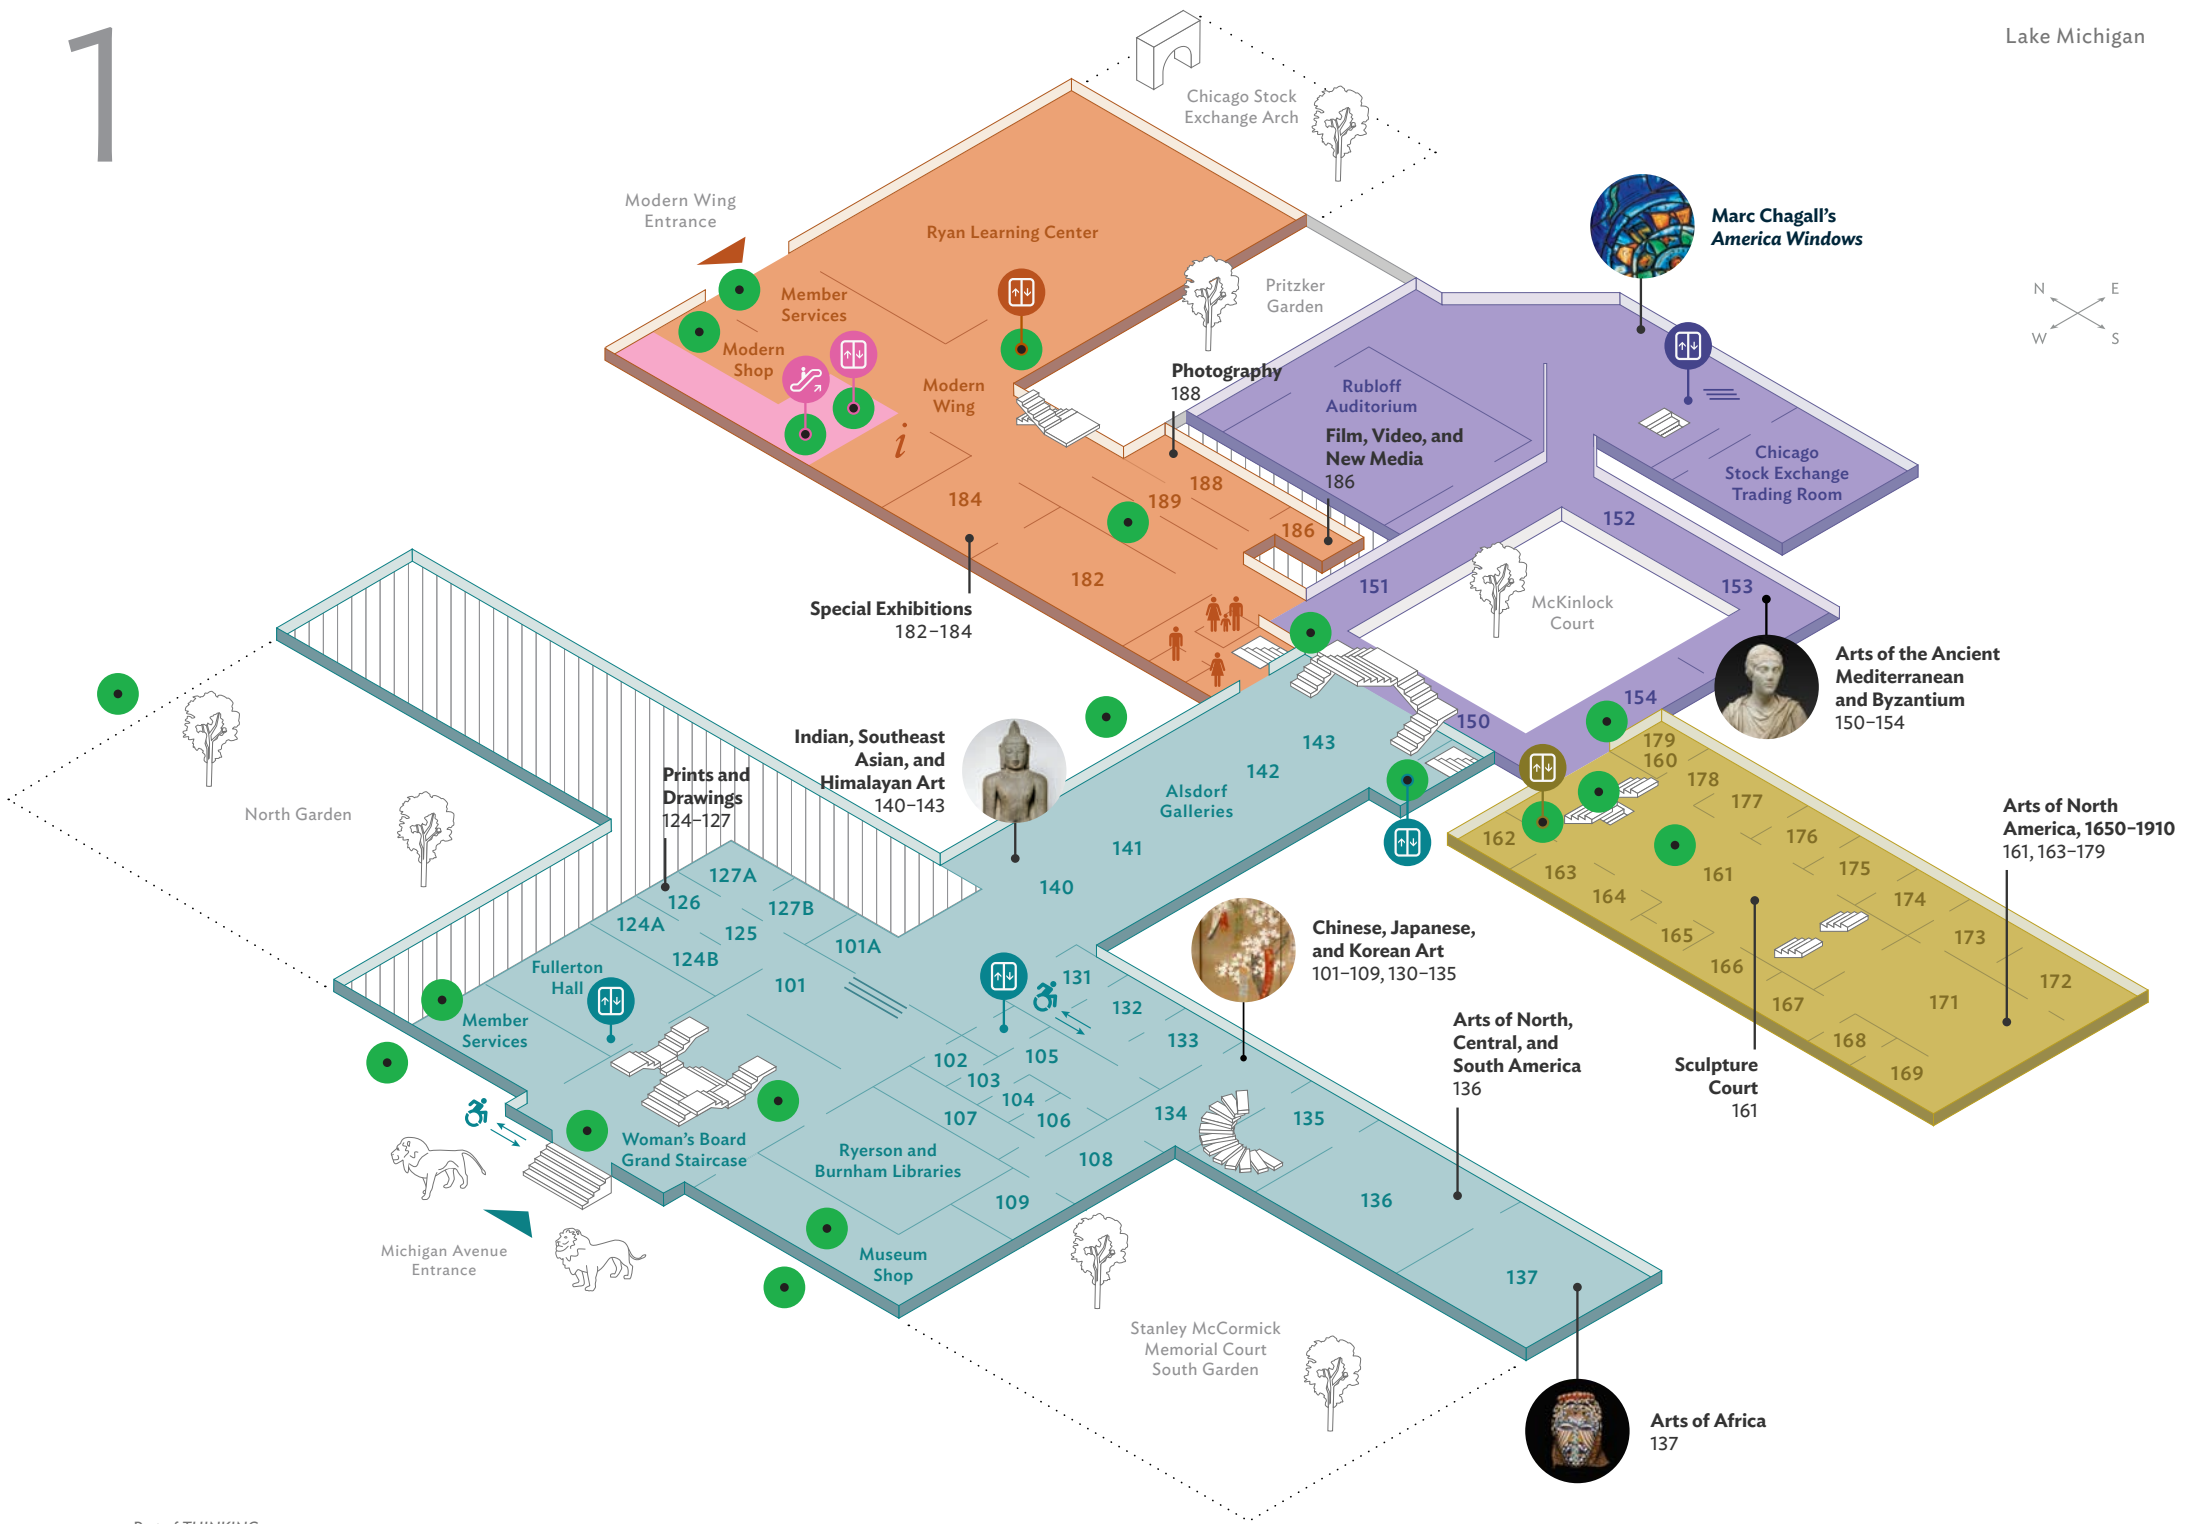

## EXHIBITION GUIDE

Look for the green dots on the map on the following pages to find Barbara Kruger's work in various spaces across the museum.

THINKING OF YOU ~~X~~

I MEAN ME ~~X~~

I MEAN YOU

ART  
INSTITUTE  
CHICAGO

# LL

Lake Michigan

- |  |  |  |                  |  |                 |
|--|--|--|------------------|--|-----------------|
|  | Part of <i>THINKING OF YOU. I MEAN ME. I MEAN YOU.</i> |  | Non-public Space |  | Café/Restaurant |
|  | Michigan Avenue Building                               |  | Elevator         |  | Stairs          |
|  | Rubloff Building                                       |  | Women's Restroom |  | Men's Restroom  |
|  | Rice Building  |  |                  |  |                 |
|  | Outdoor Space  |  |                  |  |                 |

Access all buildings from the first level only.

- |  |  |  |                  |  |           |  |                                    |
|--|--|--|------------------|--|-----------|--|------------------------------------|
|  | Part of <i>THINKING OF YOU, I MEAN ME. I MEAN YOU.</i> |  | Rice Building    |  | Escalator |  | Women's Restroom                   |
|  | Michigan Avenue Building                               |  | Outdoor Space    |  | Steps     |  | Men's Restroom                     |
|  | Rubloff Building                                       |  | Non-public Space |  | Stairs    |  | Family and Gender-Neutral Restroom |
|  | Modern Wing  |  | Entrance         |  | Ramp      |  | Information                        |
|  | Access to Terrace, Bridgeway, and Terzo Piano          |  | Elevator         |  |           |  |                                    |

Access all buildings from the first level only.

- Part of *THINKING OF YOU. I MEAN ME. I MEAN YOU.*
- Michigan Avenue Building
- Modern Wing
- Rice Building
- Non-public Space
- Café/Restaurant
- Elevator
- Stairs
- Ramp
- Women's Restroom
- Men's Restroom
- Infant Care Room