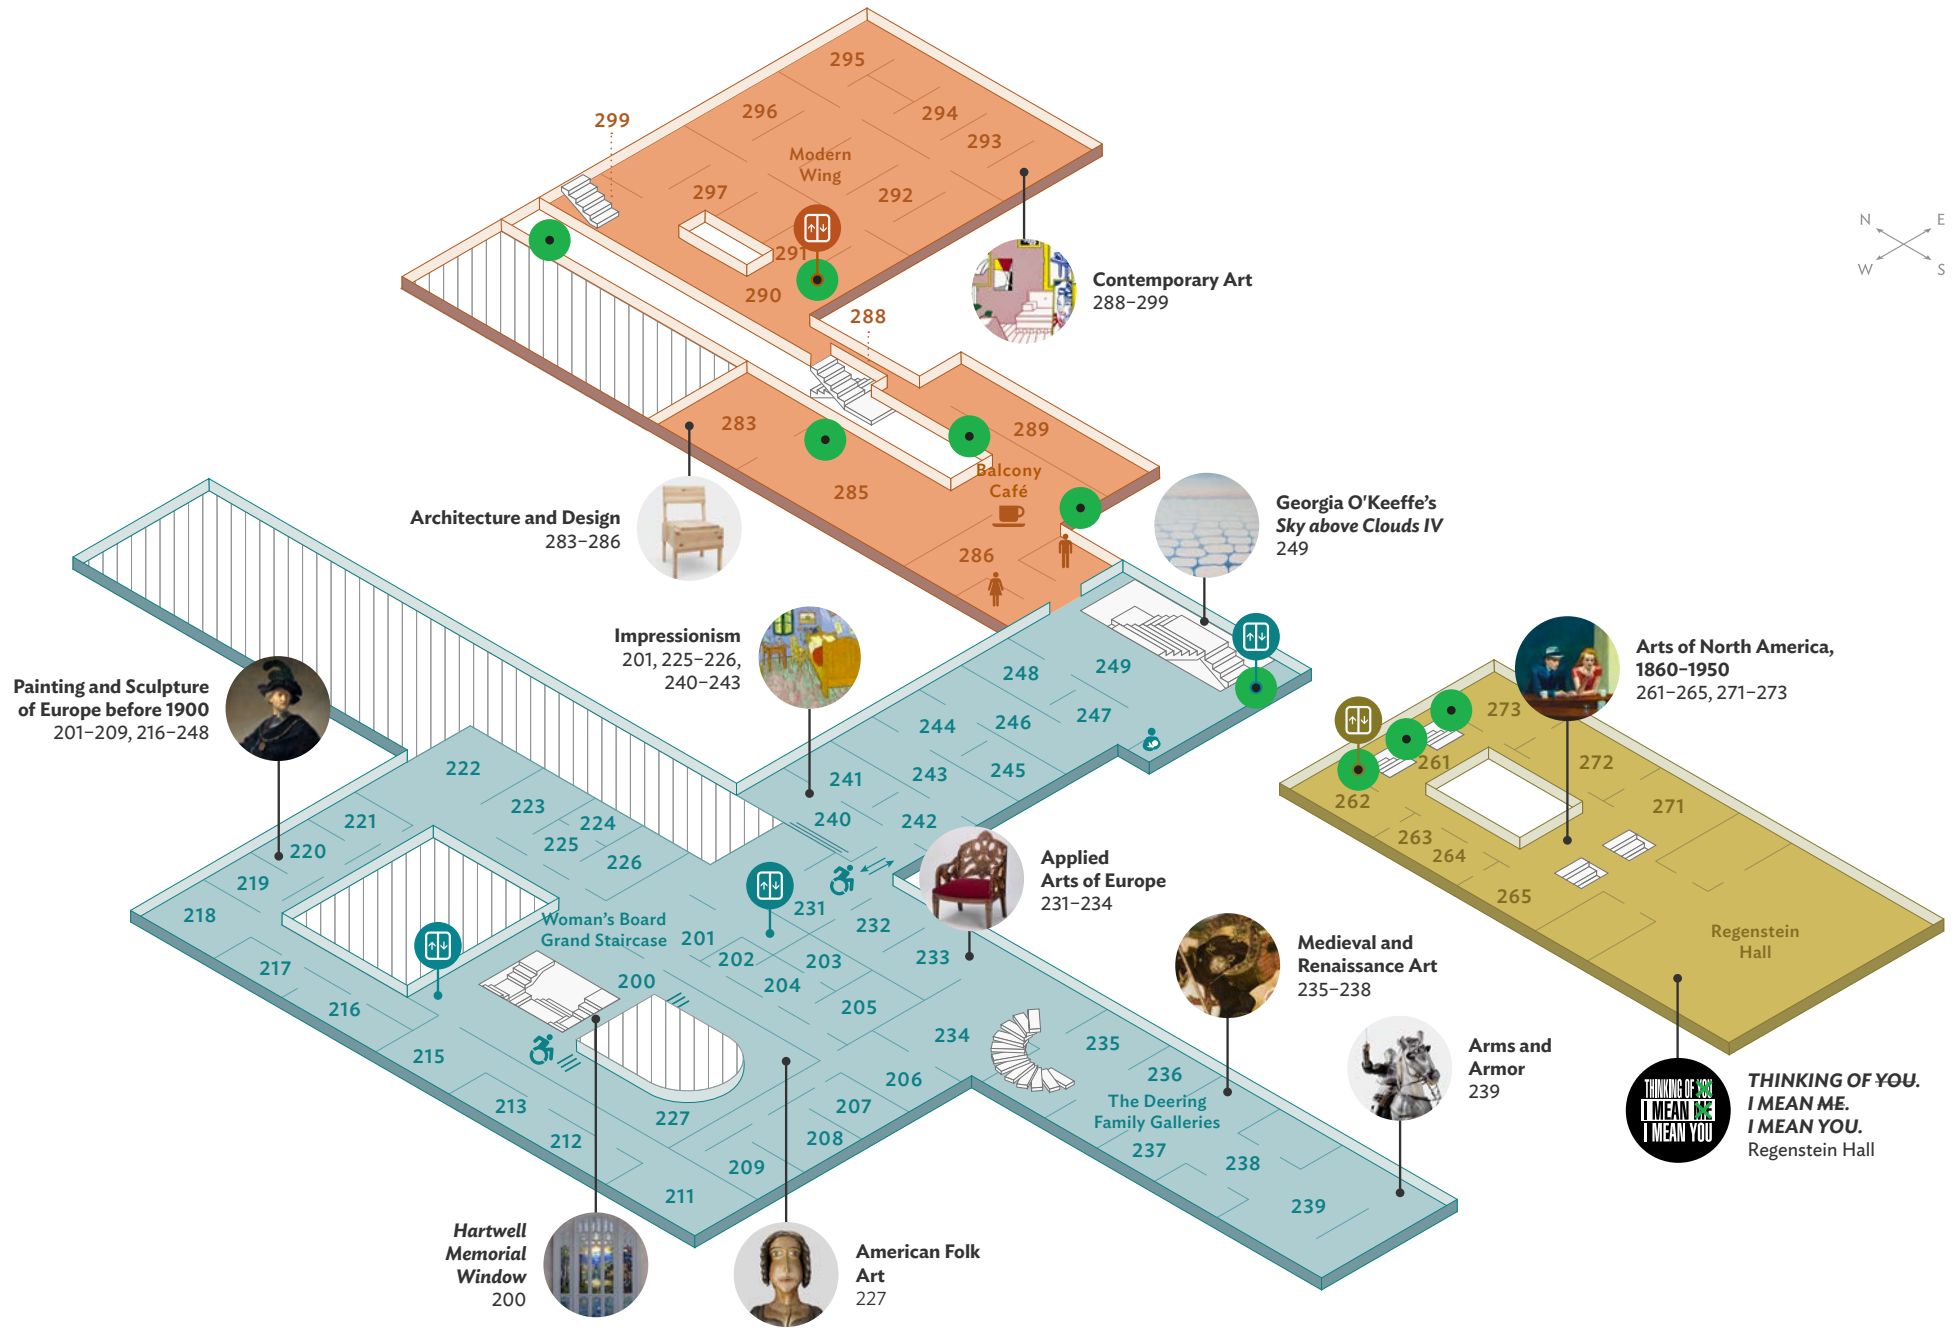

## EXHIBITION GUIDE

Look for the green dots on the map on the following pages to find Barbara Kruger's work in various spaces across the museum.

THINKING OF YOU ~~X~~

I MEAN ME ~~X~~

I MEAN YOU

ART  
INSTITUTE  
CHICAGO

# LL

Lake Michigan

- |  |  |  |                  |  |                 |
|--|--|--|------------------|--|-----------------|
|  | Part of <i>THINKING OF YOU. I MEAN ME. I MEAN YOU.</i> |  | Non-public Space |  | Café/Restaurant |
|  | Michigan Avenue Building                               |  | Elevator         |  | Stairs          |
|  | Rubloff Building                                       |  | Women's Restroom |  | Men's Restroom  |
|  | Rice Building  |  |                  |  |                 |
|  | Outdoor Space  |  |                  |  |                 |

Access all buildings from the first level only.

- |  |  |  |                  |  |           |  |                                    |
|--|--|--|------------------|--|-----------|--|------------------------------------|
|  | Part of <i>THINKING OF YOU, I MEAN ME. I MEAN YOU.</i> |  | Rice Building    |  | Escalator |  | Women's Restroom                   |
|  | Michigan Avenue Building                               |  | Outdoor Space    |  | Steps     |  | Men's Restroom                     |
|  | Rubloff Building                                       |  | Non-public Space |  | Stairs    |  | Family and Gender-Neutral Restroom |
|  | Modern Wing  |  | Entrance         |  | Ramp      |  | Information                        |
|  | Access to Terrace, Bridgeway, and Terzo Piano          |  | Elevator         |  |           |  |                                    |

Access all buildings from the first level only.

- Part of *THINKING OF YOU. I MEAN ME. I MEAN YOU.*
- Michigan Avenue Building
- Modern Wing
- Rice Building
- Non-public Space
- Café/Restaurant
- Elevator
- Stairs
- Ramp
- Women's Restroom
- Men's Restroom
- Infant Care Room