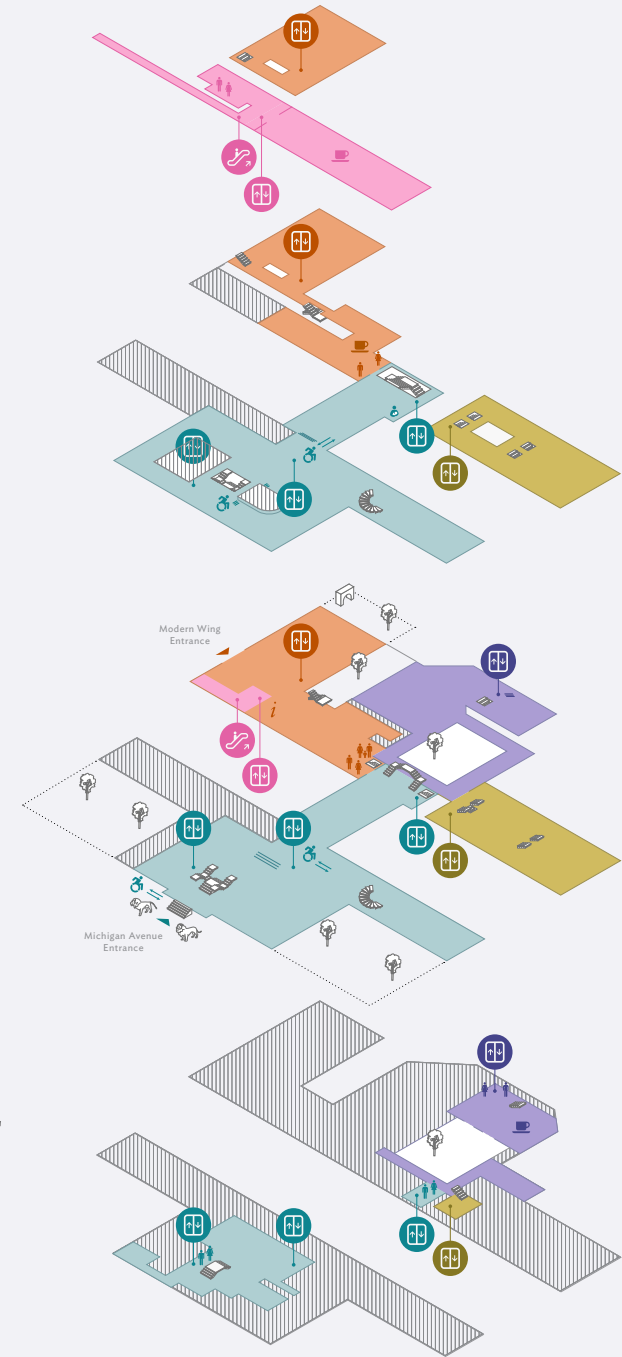

# 3

Lake Michigan

- Part of *THINKING OF YOU. I MEAN ME. I MEAN YOU.*
- Modern Wing
- Terrace, Bridgeway, and Terzo Piano
- Café/Restaurant
- Elevator
- Escalator
- Stairs
- Women's Restroom
- Men's Restroom

Access all buildings from the first level only.

# 3

Lake Michigan

# LL

- Michigan Avenue Building
- Rubloff Building
- Modern Wing
- Terrace, Bridgeway, and Terzo Piano
- Rice Building
- Outdoor Space
- Non-public Space
- Entrance
- Elevator
- Escalator
- Stairs
- Steps
- Ramp
- Information
- Café/Restaurant
- Women's Restroom
- Men's Restroom
- Family and Gender-Neutral Restroom