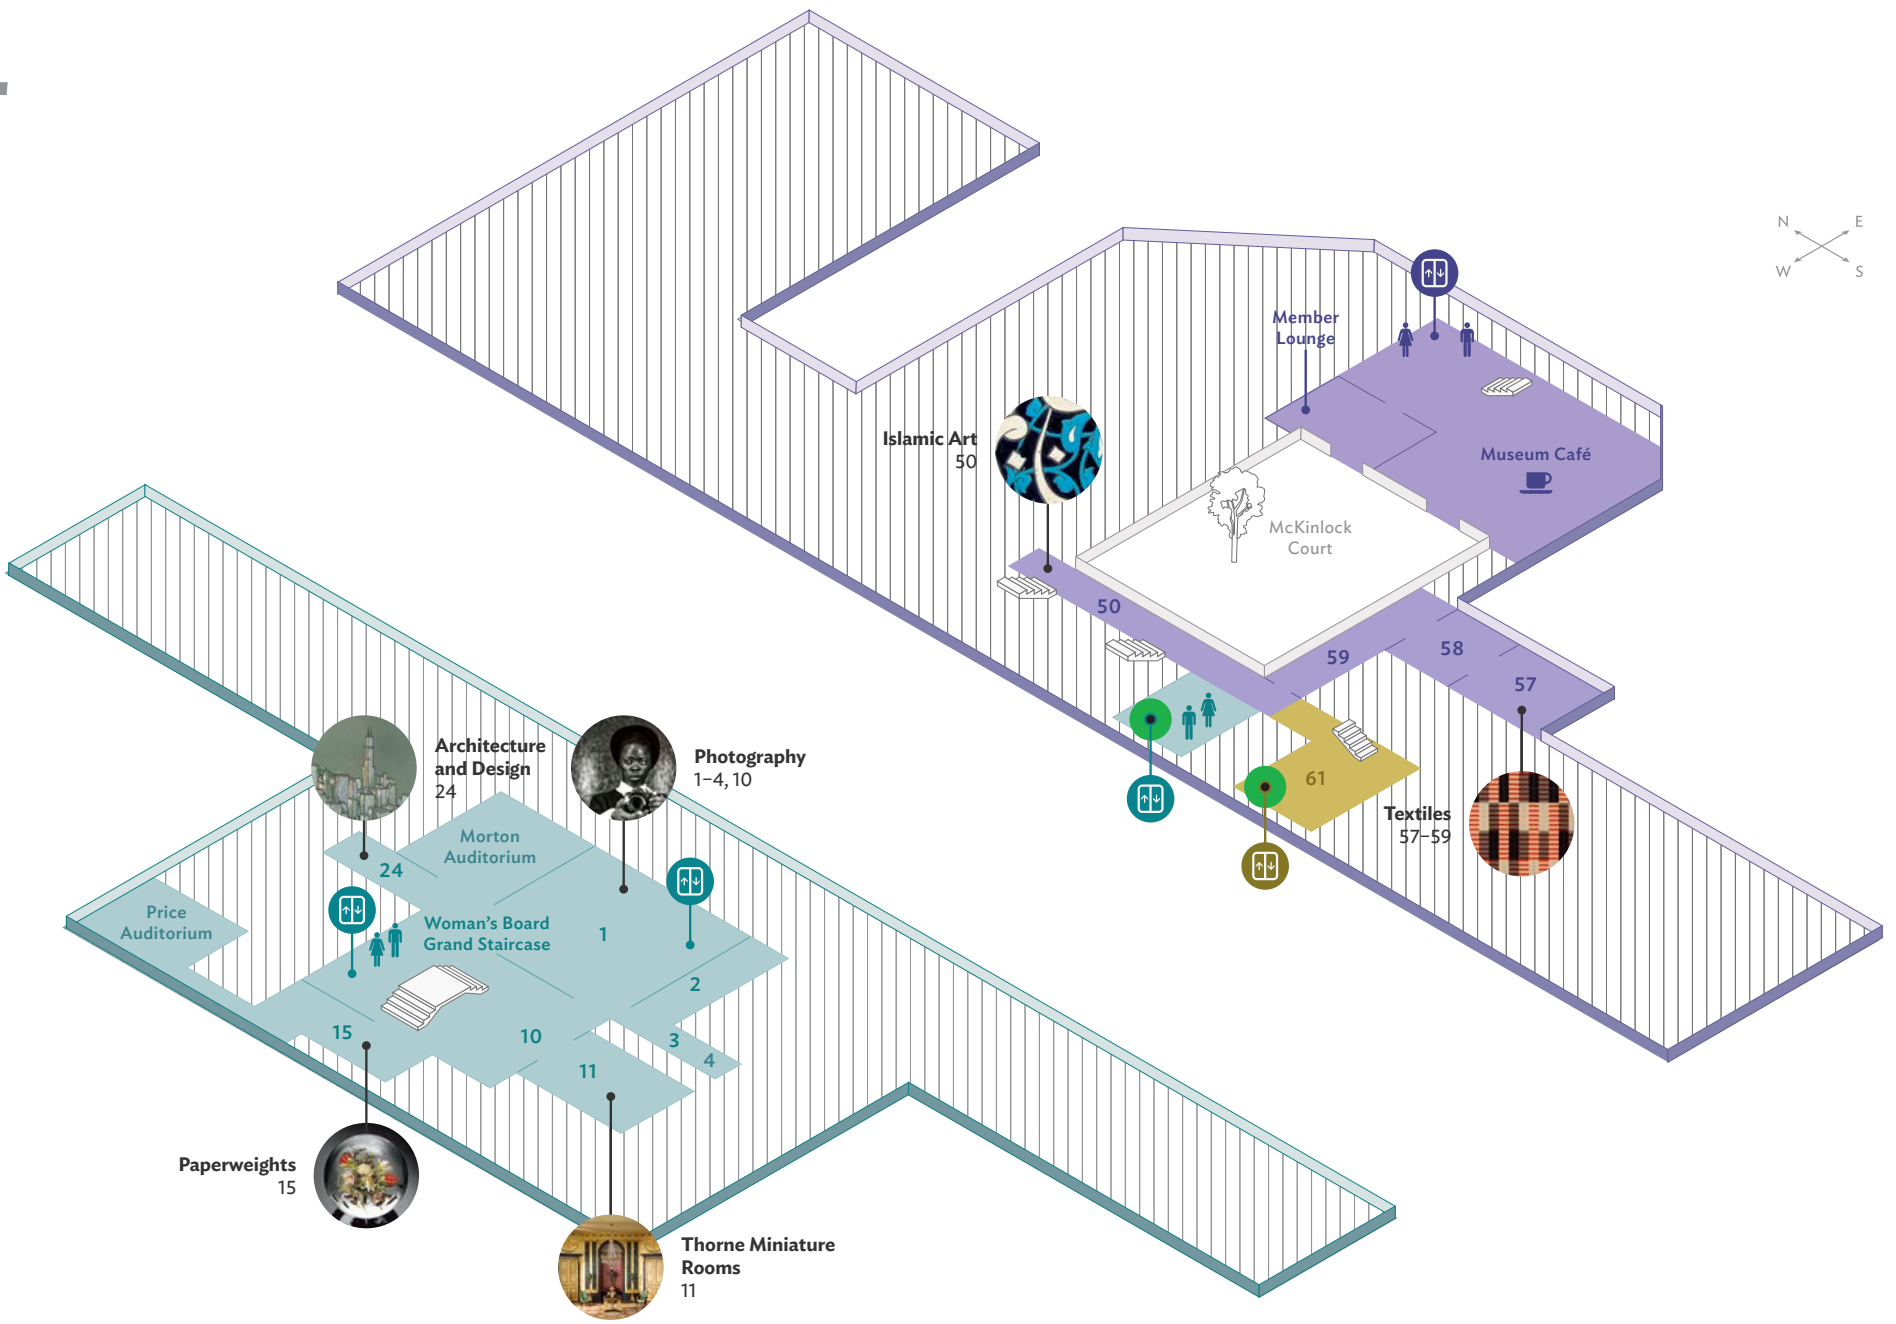

## EXHIBITION GUIDE

Look for the green dots on the map on the following pages to find Barbara Kruger's work in various spaces across the museum.

THINKING OF YOU ~~X~~

I MEAN ME ~~X~~

I MEAN YOU

ART  
INSTITUTE  
CHICAGO

# LL

Lake Michigan

- |  |  |  |                  |  |                 |
|--|--|--|------------------|--|-----------------|
|  | Part of <i>THINKING OF YOU. I MEAN ME. I MEAN YOU.</i> |  | Non-public Space |  | Café/Restaurant |
|  | Michigan Avenue Building                               |  | Elevator         |  | Stairs          |
|  | Rubloff Building                                       |  | Women's Restroom |  | Men's Restroom  |
|  | Rice Building  |  |                  |  |                 |
|  | Outdoor Space  |  |                  |  |                 |

Access all buildings from the first level only.

- |  |  |  |                  |  |           |  |                                    |
|--|--|--|------------------|--|-----------|--|------------------------------------|
|  | Part of <i>THINKING OF YOU, I MEAN ME. I MEAN YOU.</i> |  | Rice Building    |  | Escalator |  | Women's Restroom                   |
|  | Michigan Avenue Building                               |  | Outdoor Space    |  | Steps     |  | Men's Restroom                     |
|  | Rubloff Building                                       |  | Non-public Space |  | Stairs    |  | Family and Gender-Neutral Restroom |
|  | Modern Wing  |  | Entrance         |  | Ramp      |  | Information                        |
|  | Access to Terrace, Bridgeway, and Terzo Piano          |  | Elevator         |  |           |  |                                    |

Access all buildings from the first level only.

- Part of *THINKING OF YOU. I MEAN ME. I MEAN YOU.*
- Michigan Avenue Building
- Modern Wing
- Rice Building
- Non-public Space
- Café/Restaurant
- Elevator
- Stairs
- Ramp
- Women's Restroom
- Men's Restroom
- Infant Care Room